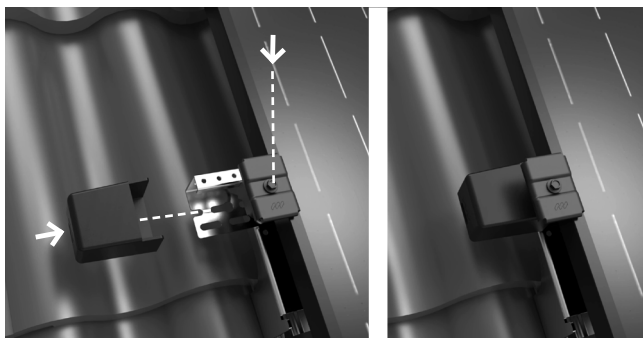

Efter metod 1 eller 2

9.