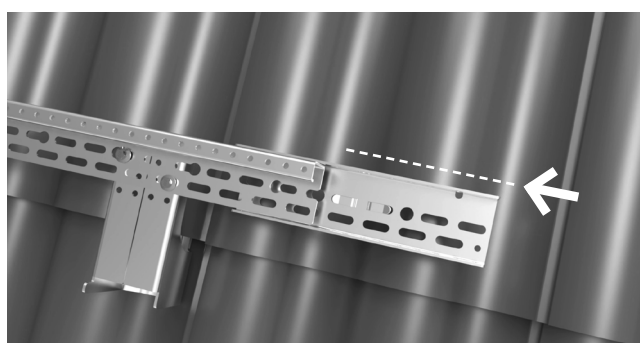

Efter metod 1 eller 2

1.

2.

3.

4.

5.

6.

7.

8.