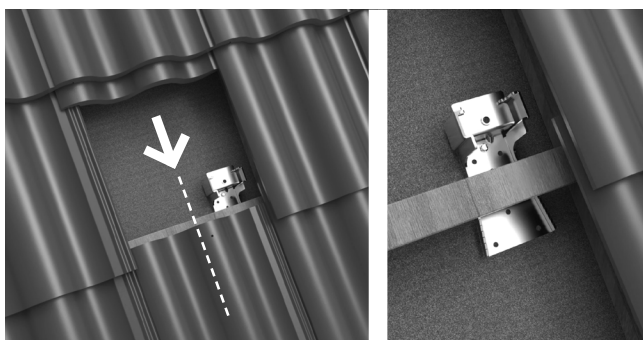

Metod 2

1.

2.

3.

4.

5.

6.

7.